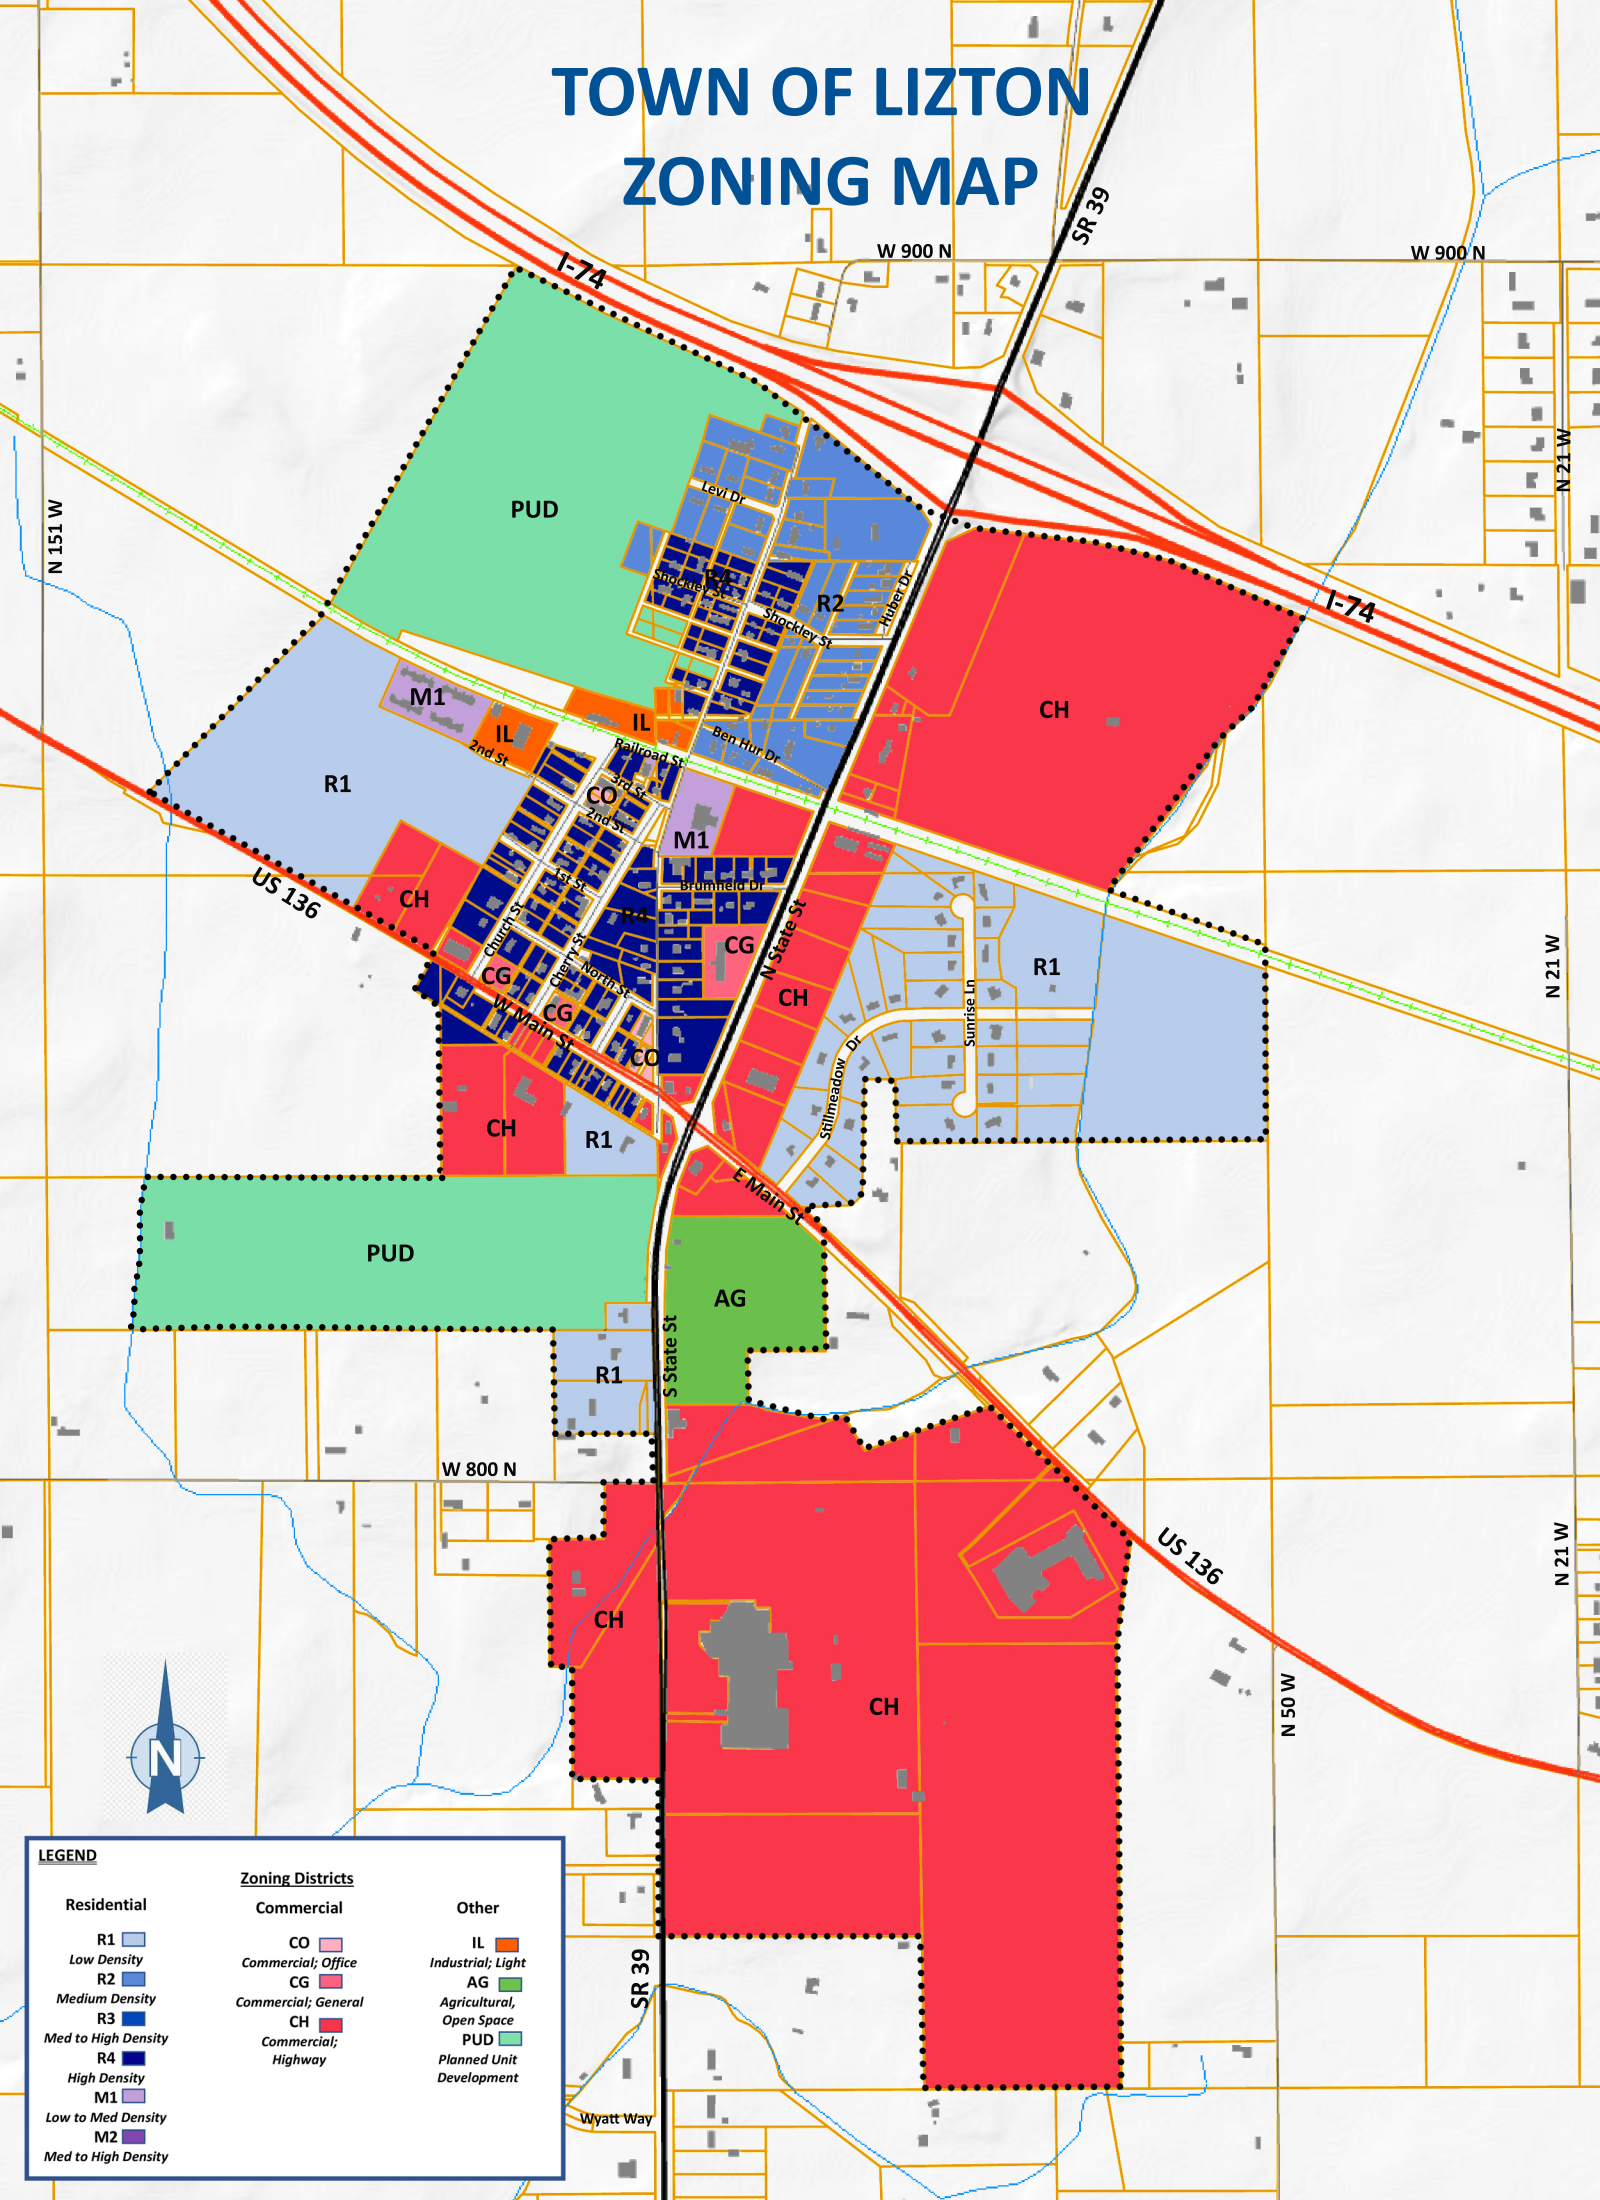

TOWN OF LIZTON ZONING MAP

LEGEND

Residential	Commercial	Other
R1 Low Density	CO Commercial; Office	IL Industrial; Light
R2 Medium Density	CG Commercial; General	AG Agricultural, Open Space
R3 Med to High Density	CH Commercial; Highway	PUD Planned Unit Development
R4 High Density		
M1 Low to Med Density		
M2 Med to High Density		